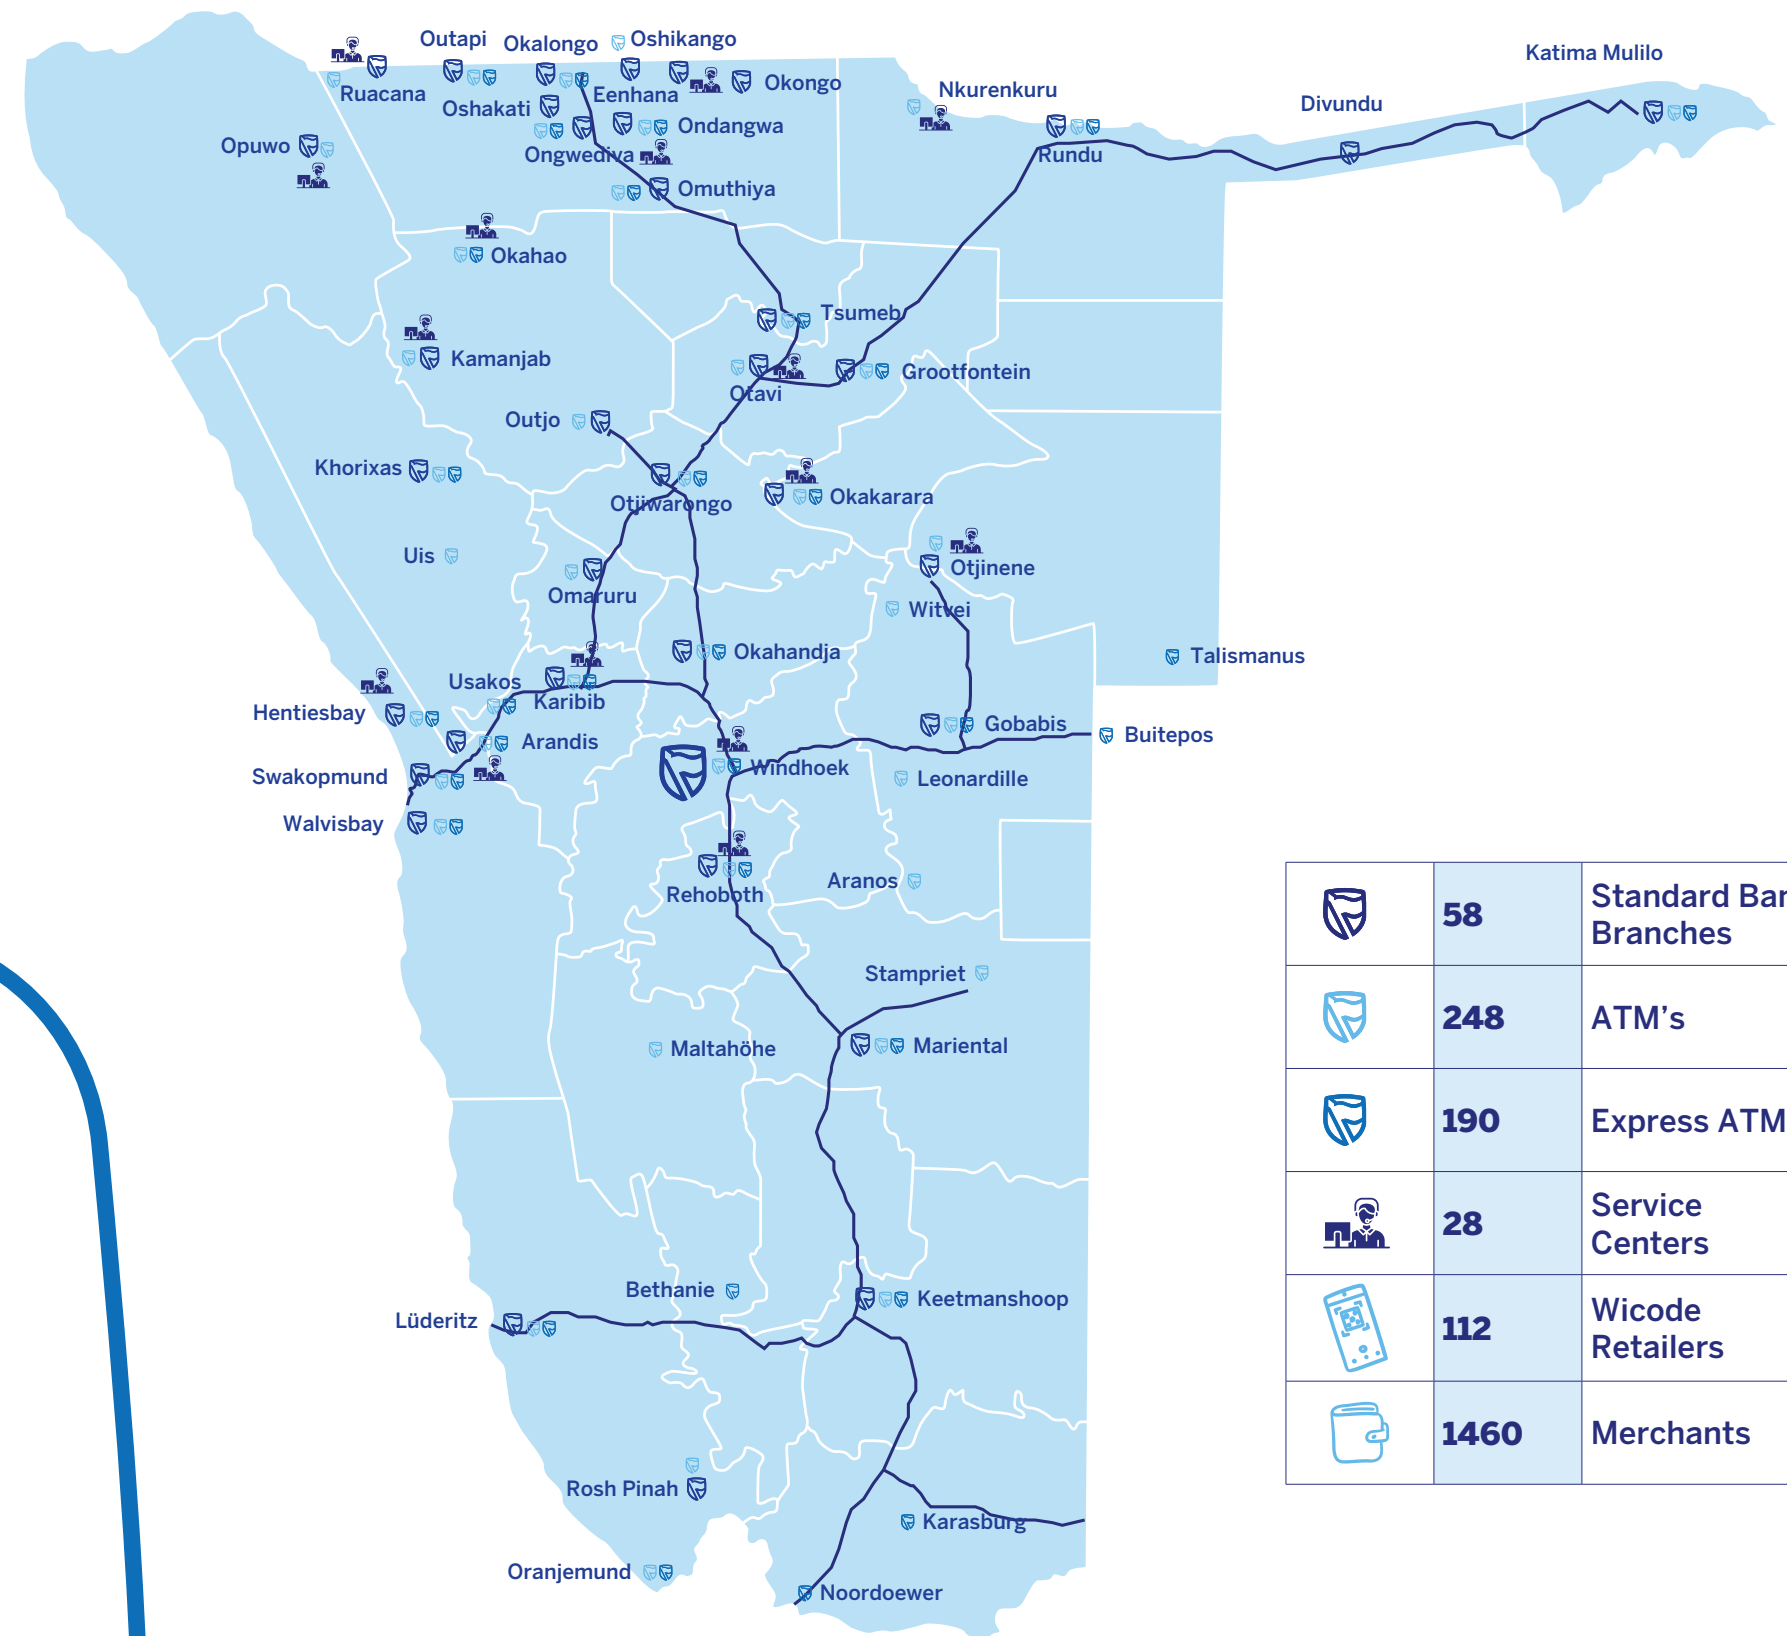

## STANDARD BANK POINTS OF REPRESENTATION

	<b>58</b>	Standard Bank Branches
	<b>248</b>	ATM's
	<b>190</b>	Express ATM's
	<b>28</b>	Service Centers
	<b>112</b>	Wicode Retailers
	<b>1460</b>	Merchants

# Central Region

Name	Branch Code	Type	Physical Address	POR Phone Number
Ausspannplatz	82672	Branch	50 Rehobother Road, Windhoek	061 - 294 9500
Eveline Street	82972	Service Centre	Erf 74, Eveline Street, Greenwell Matongo, Katutura	061 - 294 9795/96
Katutura	82972	Branch	Shop No.19 Red Cross Shopping Centre Katutura	061 -294 9200
Klein Windhoek	82372	Service Centre	Eastern Heights No 9, Bassingthwaigthe Street, Corner of Nelson Mandela Rd And Dr Kwama Nkrumah Avenue Klein Windhoek	061 - 236 801
Gobabis	82072	Branch	TAU Shoping Centre,Church Street	062 - 562 074\5\6
Grove Mall	87472	Service Centre	Erf 1004, Chasie Street, Kleine Kuppe, Ground Floor	061 - 294 4712
Okahandja	84273	Branch	Erf 968 Martin Neib Avenue	062 - 503 047
Okuryangava	82972	Service Centre	Namica Shopping Centre Okuryangava	061 - 294 4759
Otjinene	82072	Service Centre	Otjinene Main Street	062 - 567 661 & 567507
Maerua Mall	86872	Branch	Erf 6566, Centaurus Road, Ground Floor	061 - 417 900
Rehoboth	80871	Service Centre	Plot 172 Block B Rehoboth	062 - 525 242
Windhoek	82372	Branch	261 Independence Avenue Windhoek	061 - 294 4203

# Southern Region

Name	Branch Code	Type	Physical Address	POR Phone Number
Aussenkehr		Service Centre	24 loot street Rosh Pinah	063-274 428
Keetmanshoop		Branch	Co 5th Avenue & Hampie Plichta St	063-223 274/5
Luderitz		Branch	Bismark street town centre	063-202 316
Mariental		Branch	63 Hendrik Witbooi Avenue	063-242 371
Rosh Pinah		Branch	24 loot street Rosh Pinah	063-274 428